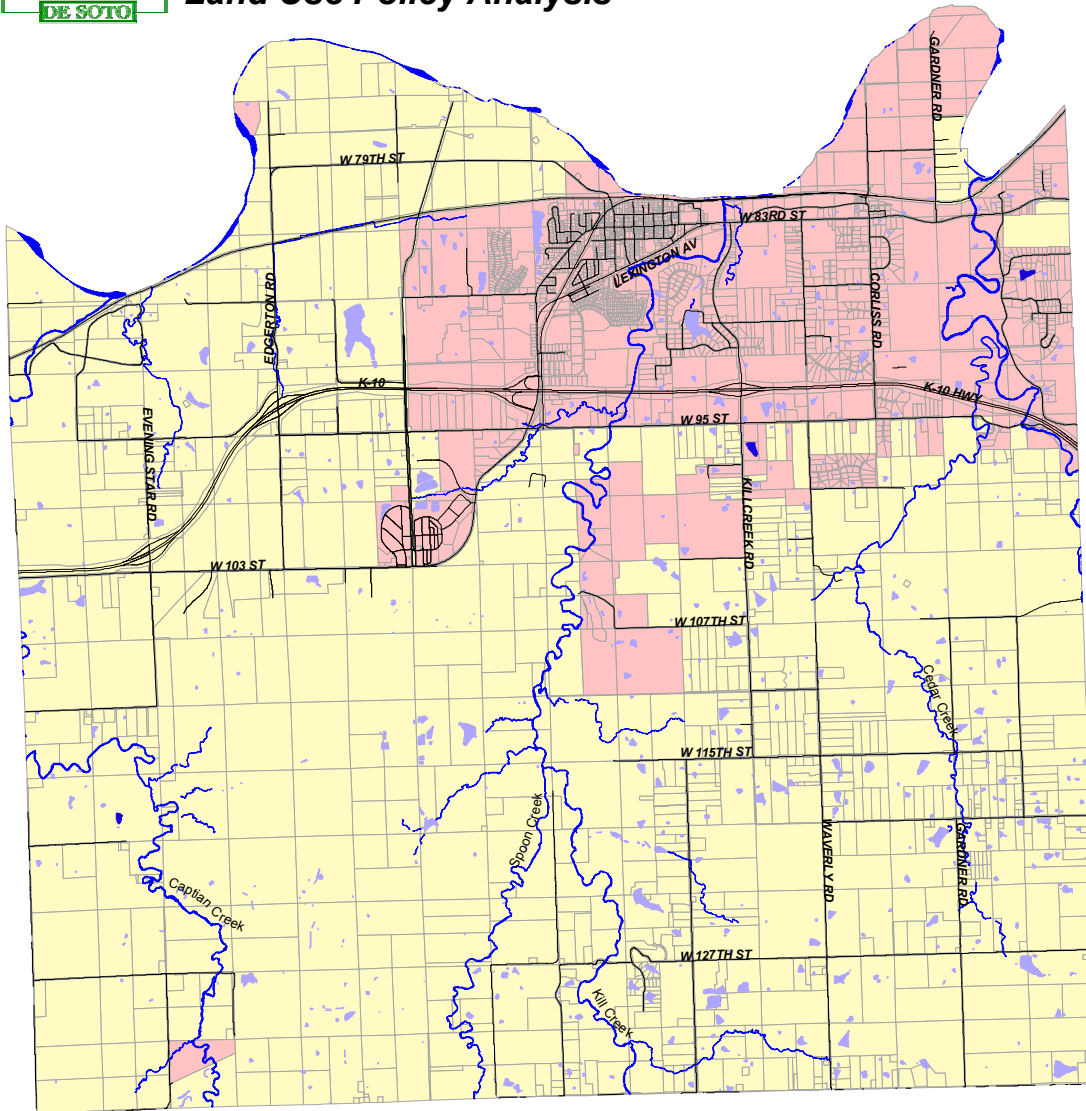

City of De Soto Comprehensive Plan

Land Use Policy Analysis

Base Map:

-  City of De Soto
-  Johnson County
-  Water Features